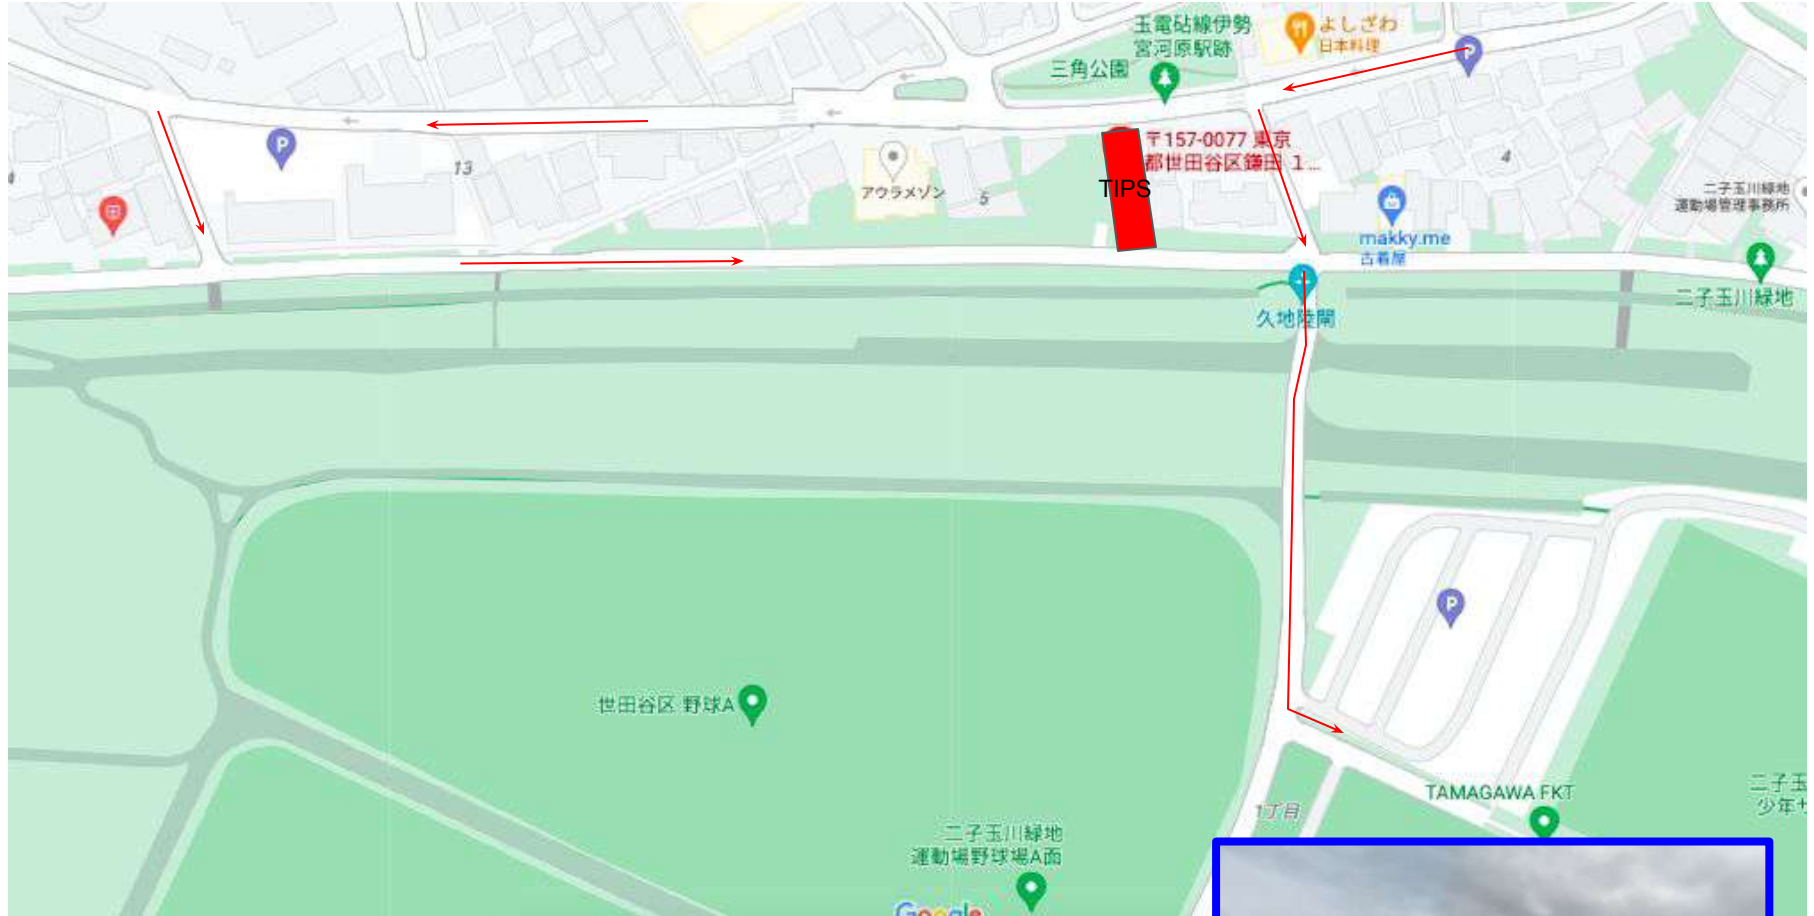

# Car Parking Space near TIPS

**Open hours: 8:30a.m. to 5:00p.m.**

*(free for weekdays from 8:30-17:00, 100 yen/30 min  
on national holidays and weekends)*