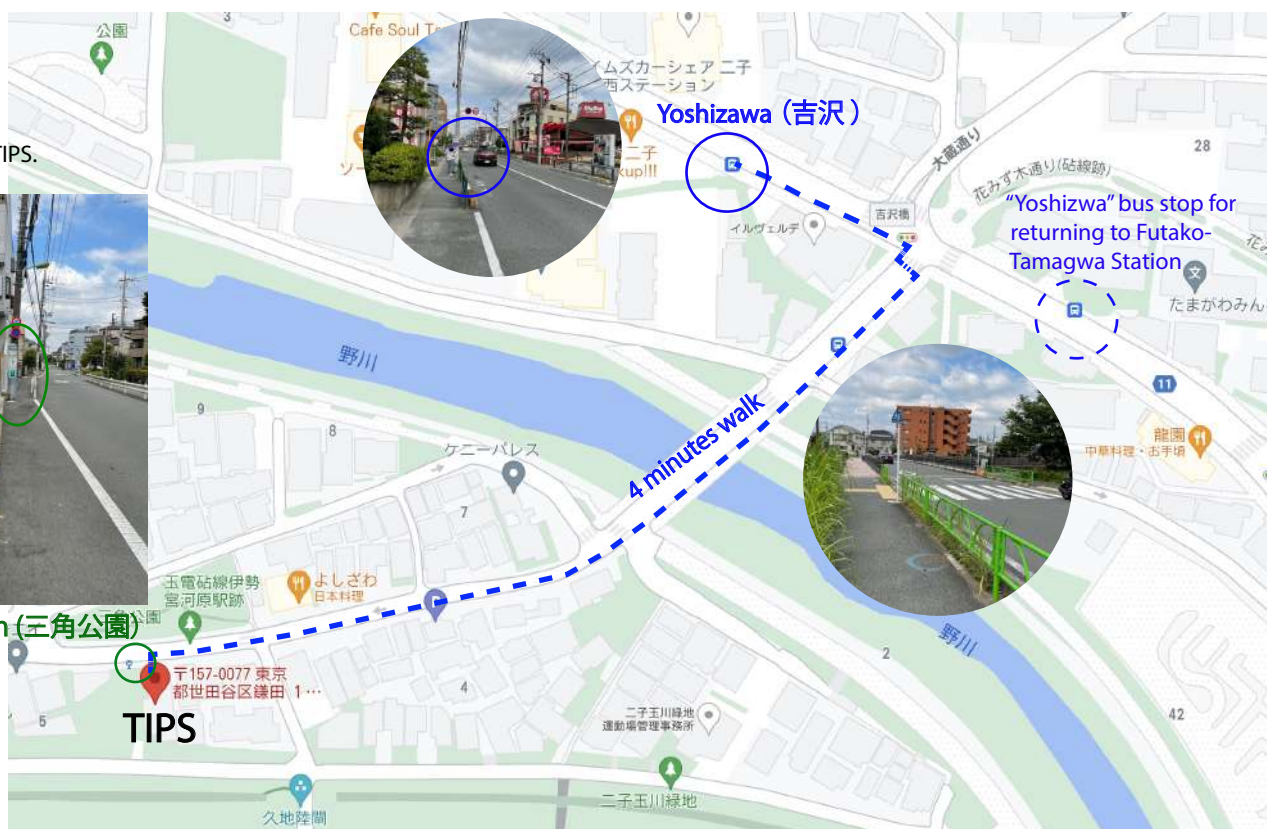

Access from Futako-Tamagawa Station by public bus

11 Futako-Tamagawa (二子玉川)
bus stop

To Sankaku Koen (三角公園) - 7 min ride
Sankaku Koen bus stop is located just in front of TIPS.

玉06

(The third stop from Futako-Tamagawa bus stop)

To Yoshizawa (吉沢) - 6 min ride

Yoshizawa bus stop is located 4 min walk
away from TIPS.

- 玉04
- 玉05
- 玉06
- 玉07
- 玉08
- 玉30
- 玉31

(The second stop
from Futako-Tamagawa bus stop)

Walking path from the bus stops to TIPS

This building is TIPS.

Sankaku-Koen (三角公園)

TIPS